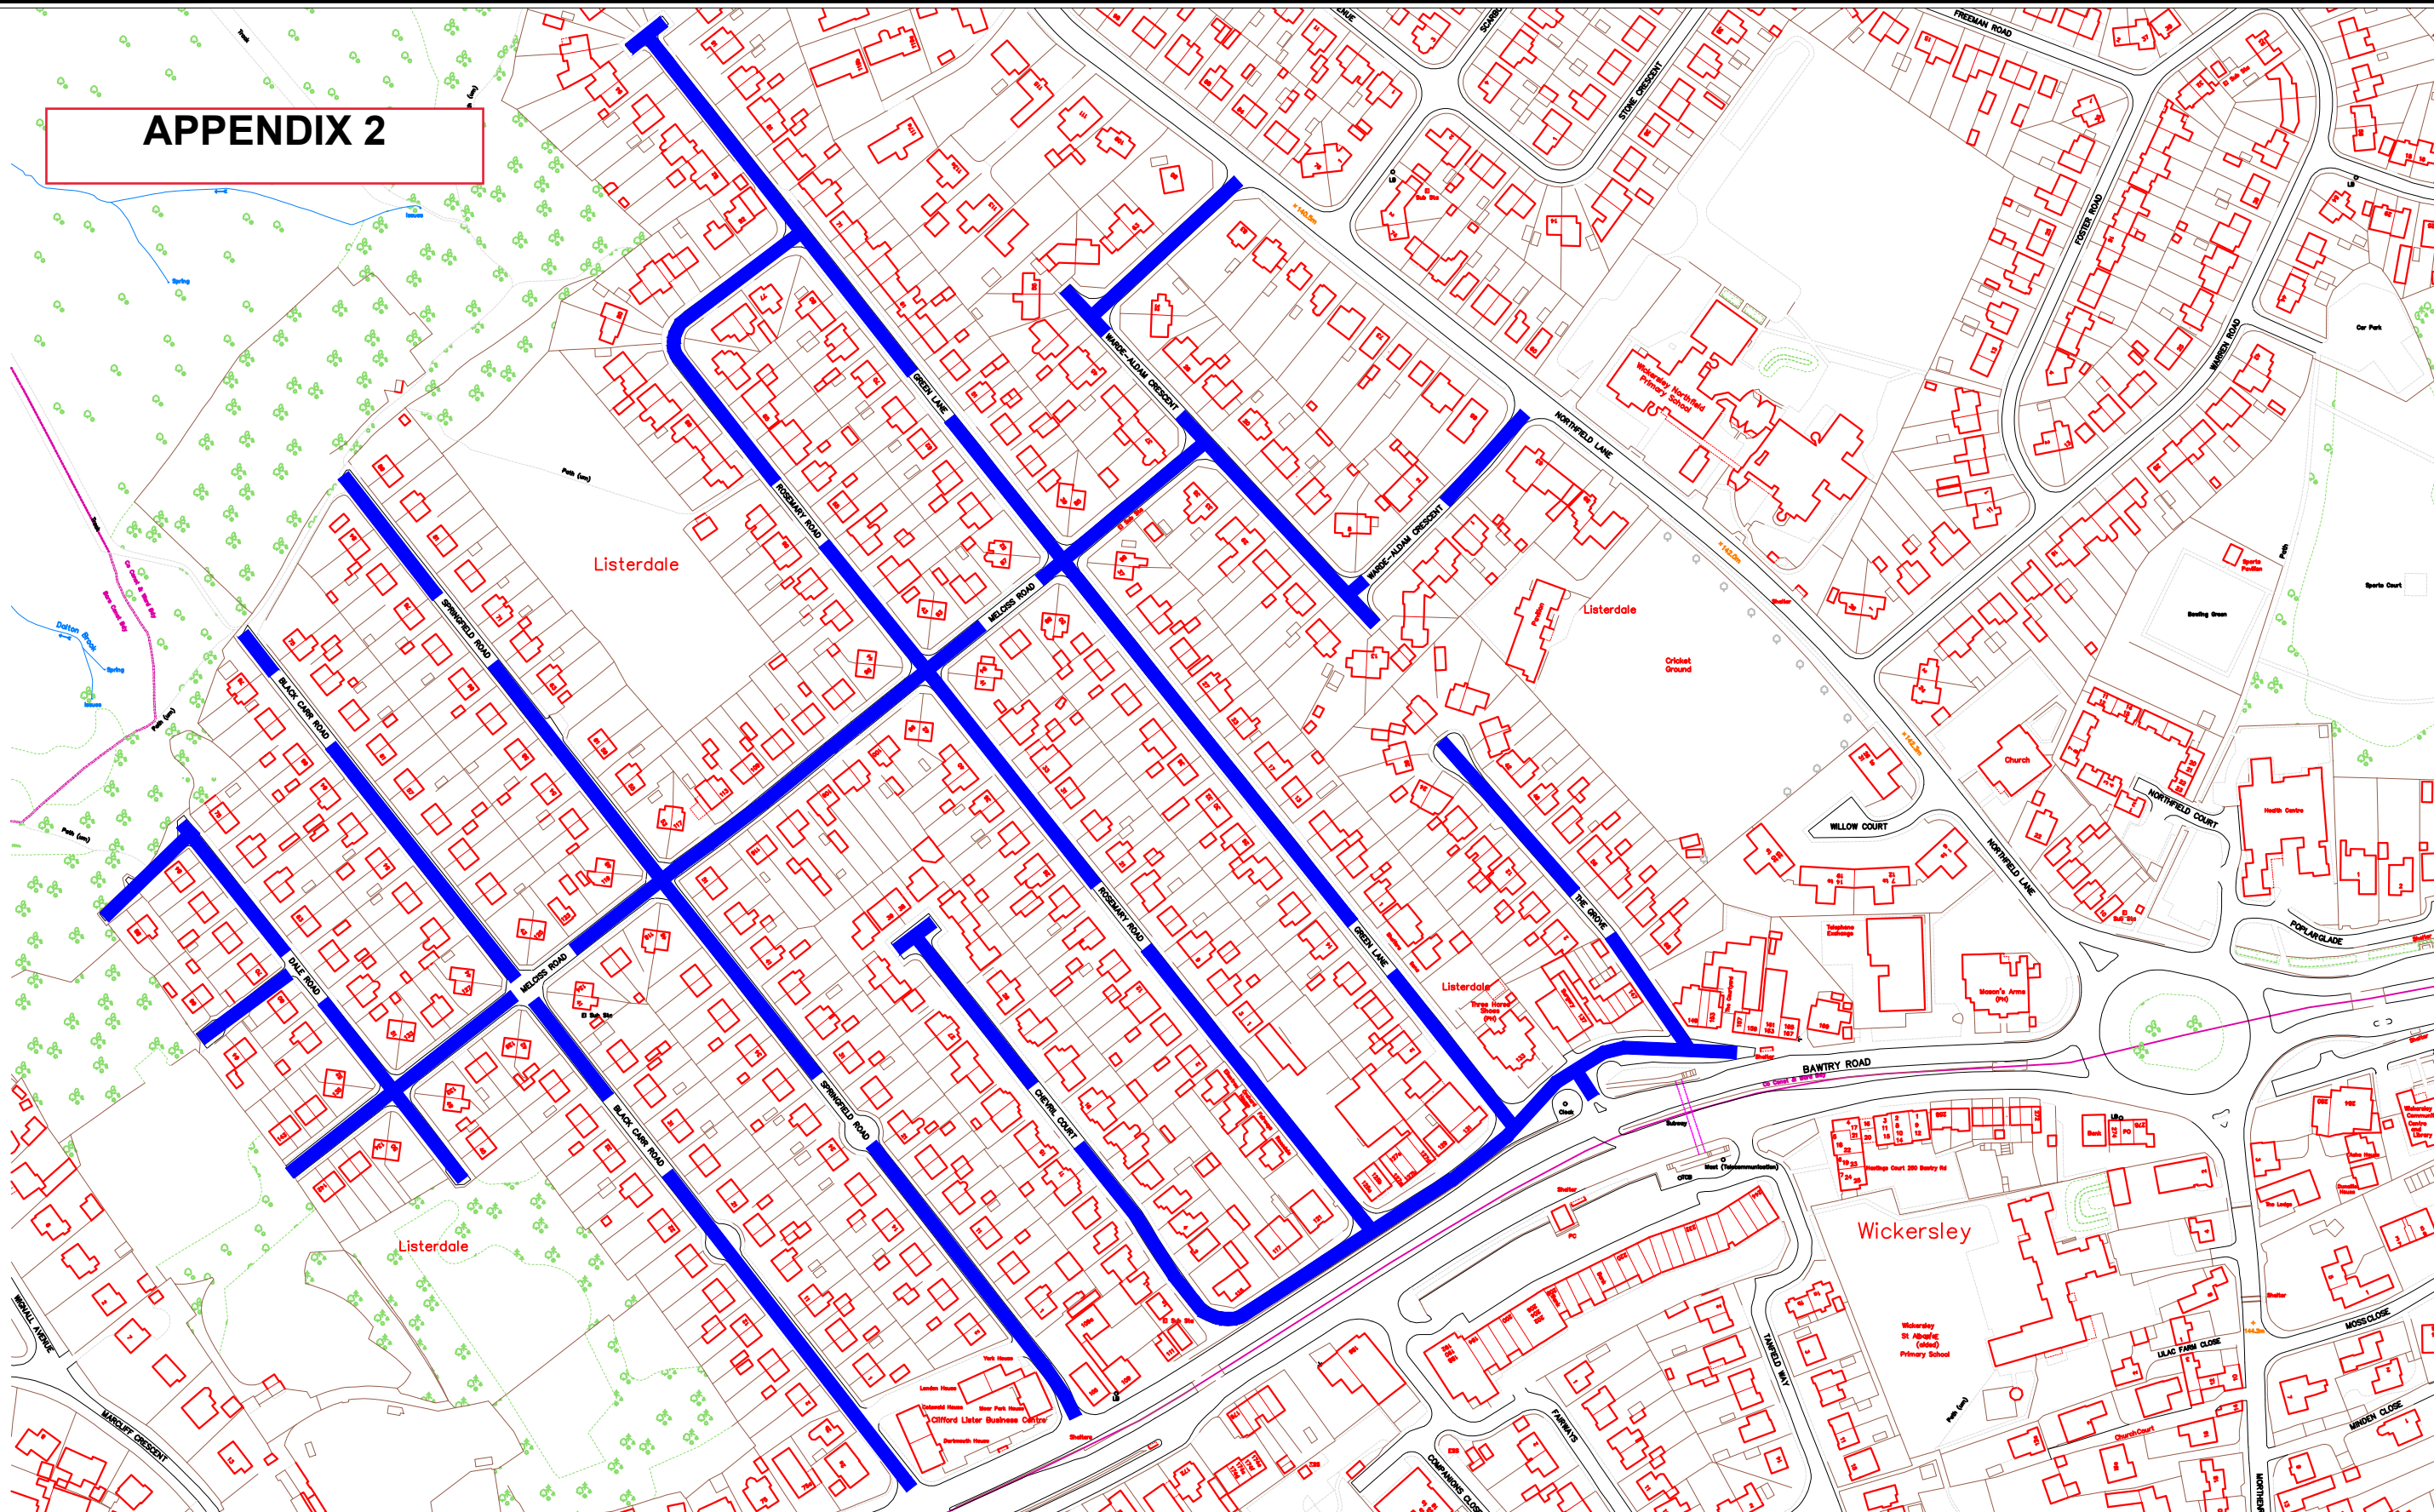

**APPENDIX 2**

Rotherham Metropolitan Borough Council  
 Environment & Development Services  
 Bailey House, Rawmarsh Road,  
 Rotherham S60 1TD

**KEY**  
 PROPOSED 20mph Speed Limit

NOTE: All remaining roads are to remain 30mph.

Title  
 Listerdale 20mph Speed Limit - Scheme Extents

Dwg. No. NSS/WICK01/01  
 Rev. Scales (if A3) NTS

Drawn I. Shelton Date September 2020 Chd. by

Rev. Description